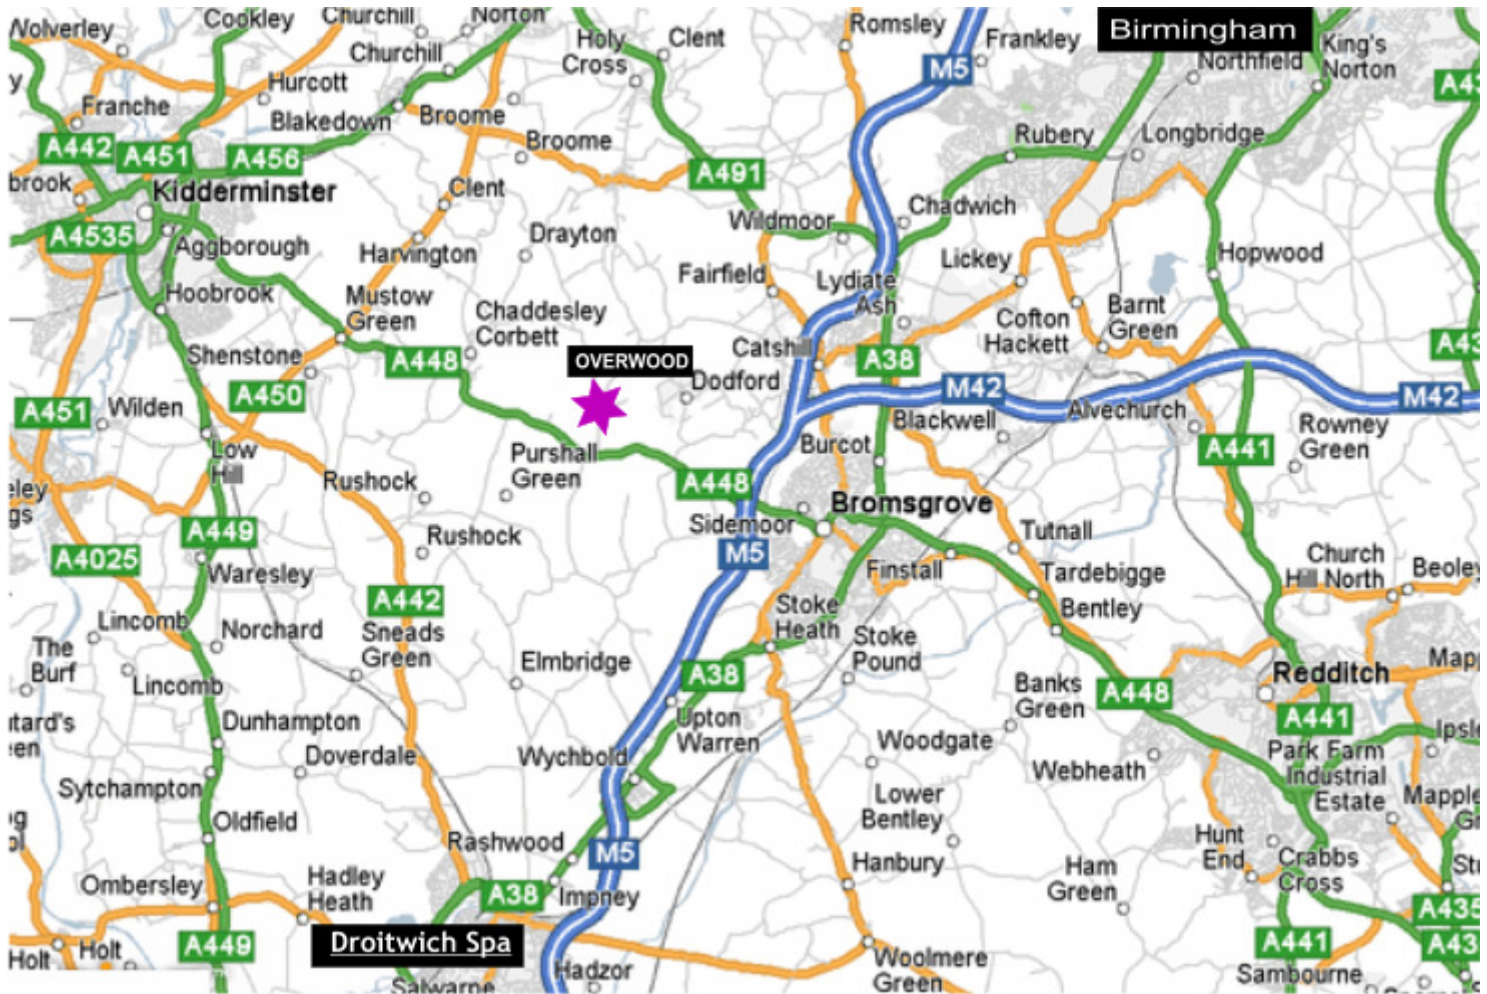

Location Map

From The East: Bromsgrove

Take the A448 from Bromsgrove to Kidderminster.

About 2 miles out of Bromsgrove you will pass 'Crossroads Country Forge & Chennai Indian Restaurant'. Carry on for a further 0.75 of a mile, and turn right into Woodcote Lane (sign-posted to Dordale and Belbroughton). Overwood is the first property on the left.

From The West: Kidderminster

From Kidderminster Take the A448 towards Bromsgrove; after passing the turning into the village of Chaddesley Corbett continue on the A448 for a further two miles. Turn left into Woodcote Lane. Overwood is the first property on the left.